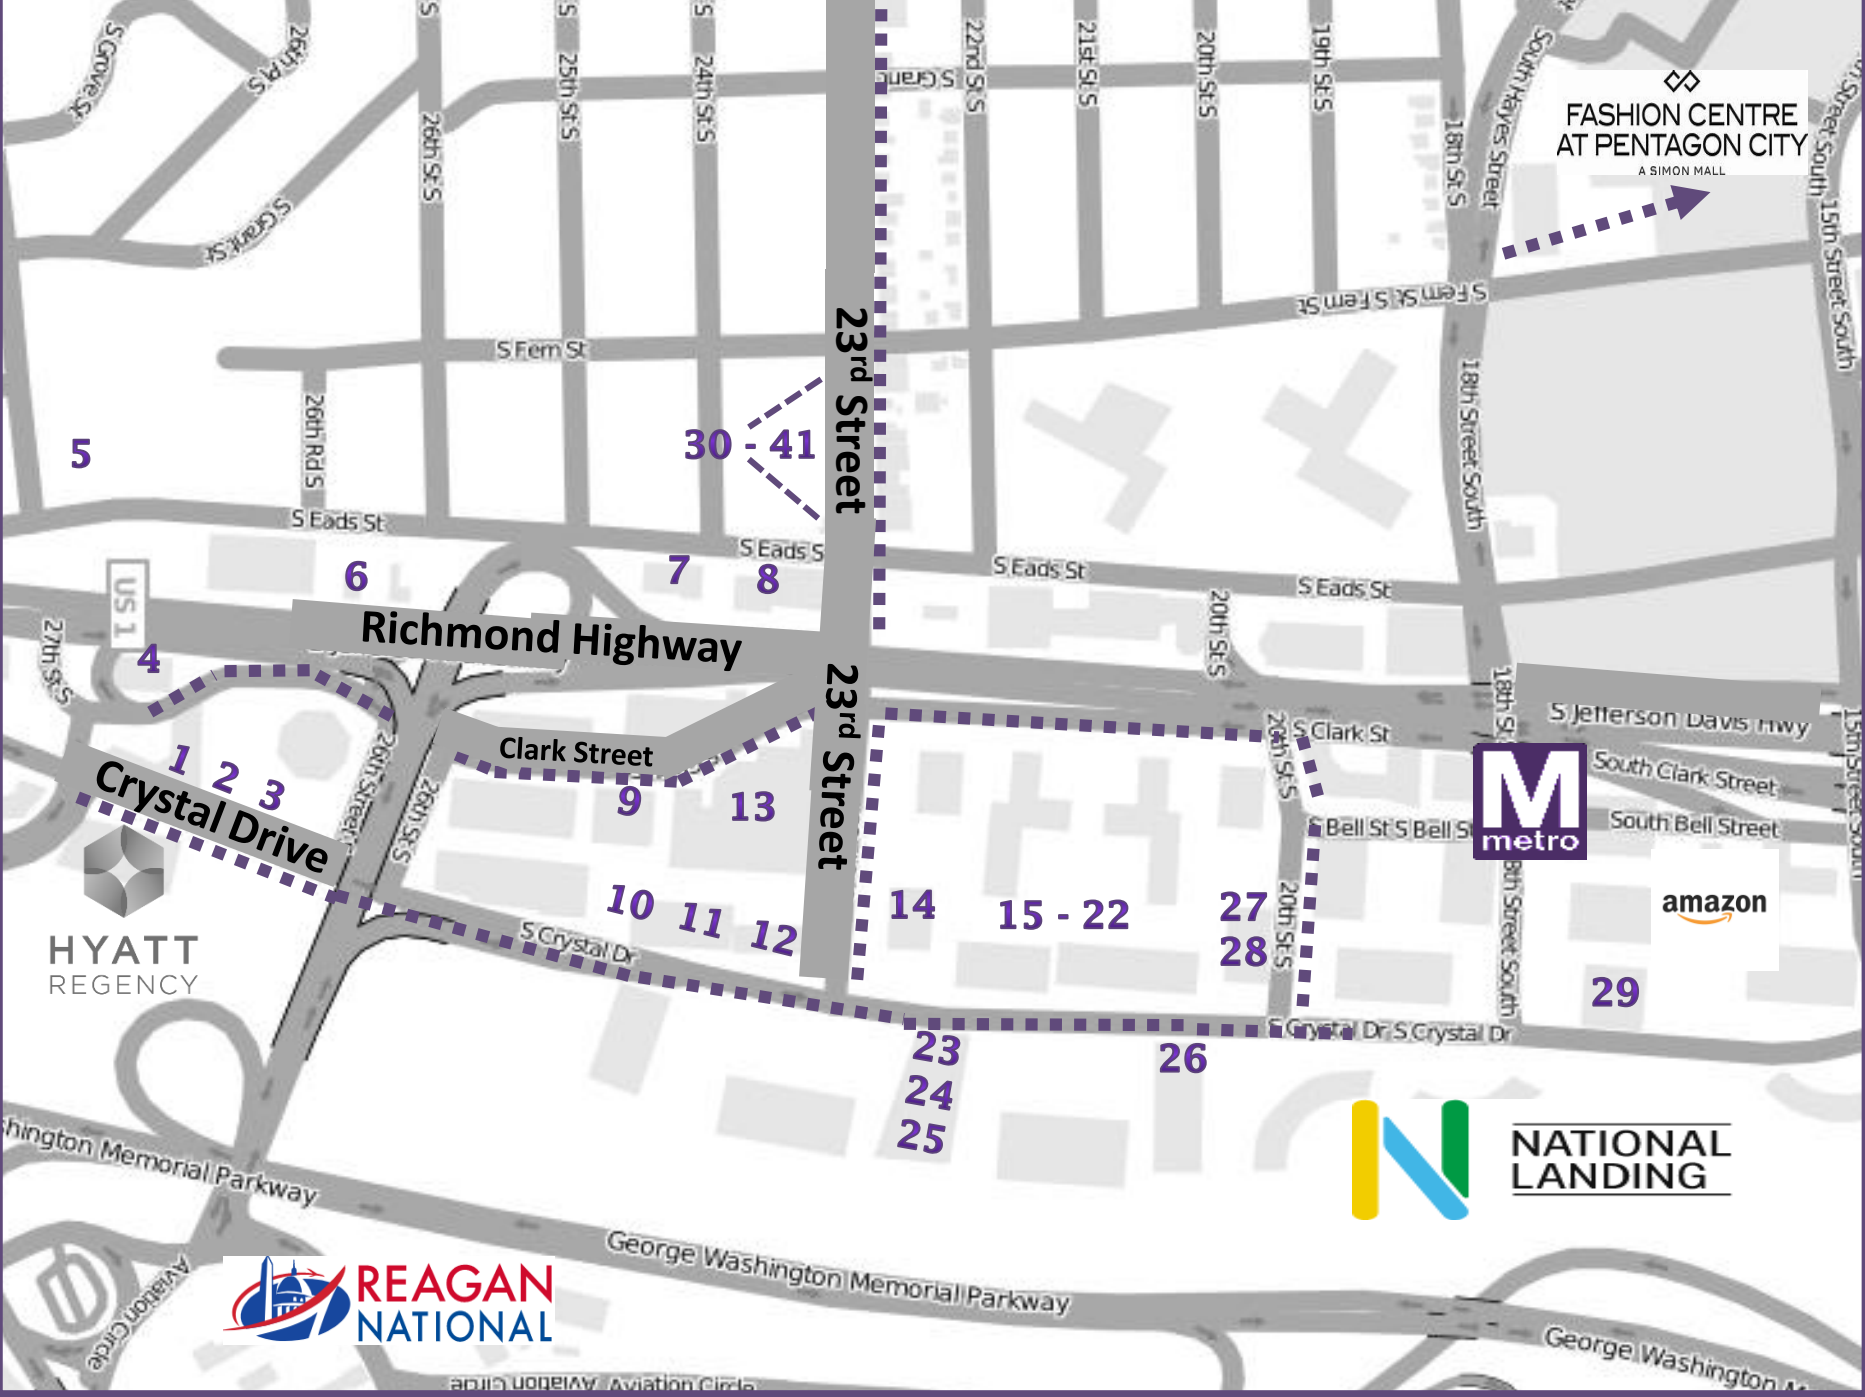

1 2 3

Clark Street

9 13

Crystal Drive

10 11 12

14

15 - 22

27 28

29

23rd Street

23rd Street

23 24 25

26

amazon

NATIONAL
LANDING

HYATT
REGENCY

Washington Memorial Parkway

George Washington Memorial Parkway

George Washington Memorial Parkway

Restaurants & Entertainment options within walking distance of Hyatt Regency Crystal City

- 1** Hyatt - Cinnabar, Lobbibar, Perks 703-418-1234
- 2** Bozelli's Italian Deli - Pizza, Subs 571-970-4570
- 3** Starbucks **CLOSED**
- 4** Clark Street Grill **CLOSED**
- 5** Kohinoor Dhaba - Indian 703-778-5005
- 6** McDonald's - 24-hrs
- 7** Shawarma Gyro Xpress - Mediterranean 703-486-8600
- 8** Kabob Palace - Afghan 24-hrs 703-486-3535
- 9** Subway 703-566-8701 - **CLOSED**
- 10** Mezeh - Mediterranean 703-685-9907
- 11** Jimmy John's 571-257-7261
- 12** Buffalo Wild Wings 703-413-0160
- 13** **Bowlero Arlington** - Bowling 703-418-6187
- 14** Jaleo - Tapas 703-413-8181 – **CLOSED**
- 15** Ted's Montana Grill 703-416-8337
- 16** Cold Stone Creamery 703-418-2223
- 17** RASA - Indian 703-888-0925
- 18** Sweetgreen 703-685-9089
- 19** Chick-fil-A 703-415-7815 **Temporarily Closed**
- 20** Neramitra Thai 703-413-8886
- 21** Good Stuff Eatery 703-415-4663
- 22** We, The Pizza 703-415-7992
- 23** Ruth's Chris Steak House 703-979-7275
- 24** Chipotle 703-920-8779
- 25** Starbucks 703-413-6226
- 26** The Freshman 571-257-7250

Highline RXR is located on the second floor of 2010 Crystal Drive. It is a fun and comfortable bar and restaurant that serves as Arlington's new social anchor. 7,000 sq. Feet, 30+ draft beers, loads of games, and an innovative casual American menu. [Highline RXR](#)